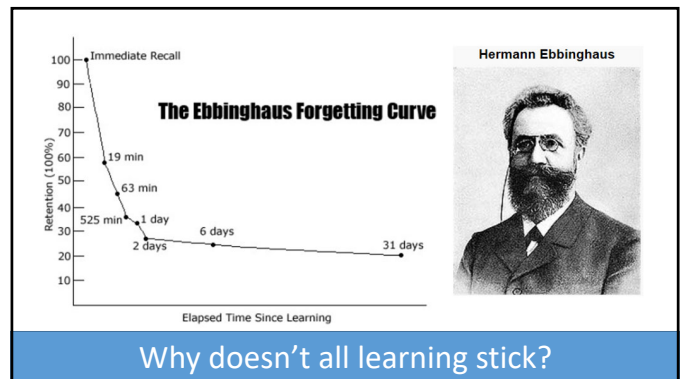

Leverage Rubrics

Rating Scale

	Excellent	Very Good	Good	Fair	Poor
Criterion 1	Points & Description	Points & Description	Points & Description	Points & Description	Points & Description
Criterion 2	Points & Description	Points & Description	Points & Description	Points & Description	Points & Description
Criterion 3	Points & Description	Points & Description	Points & Description	Points & Description	Points & Description

Aspects to examine
One item per row!

44

Rubric Sample – Blueberry Muffins

	Excellent	Good	Fair	Poor
Flavor	4 Blueberry, sweet cake, spices; nice balance	3 Blueberry, sweet cake	2 Tastes fake; Artificial flavors OR too much salt, sugar OR pockets of unmixed flour	1 Tasteless; no identifiable flavors
Texture	4 Moist, light, holds together; minimal crumbs; blueberries moist	3 Moist, holds together; some crumbs	2 Dry, overly crumbly; does not hold together OR too dense; heavy	1 Underdone, soggy OR overdone, dry
Appearance	4 Light brown; Abundant blueberries; Blossoms over top of wrapper	3 Some blueberries visible; st or above blueberry wrapper	2 Few visible blueberries; not rising above muffin wrapper	1 Burned top No evidence of blueberries

45