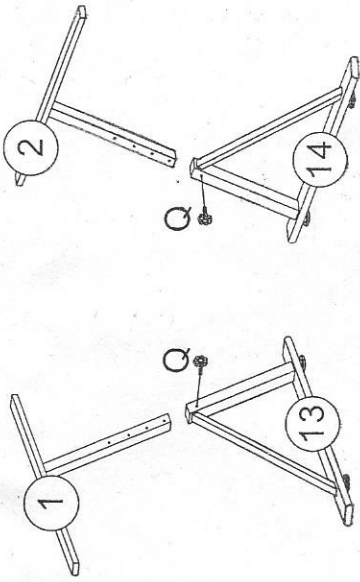

SOHO

URBAN ARTIST
PART AND DESIGN TABLE SET

Ax2	Bx12	Cx1	Dx6	Ex2	Fx2	Gx2	Hx7
5x14mm	6x12mm		6x32mm	6x8mm	4x12mm	6x45mm	
Qx2	Jx4	Kx4	Lx1	Mx1	Nx6	Ox3	Px4
	6x22mm				6x35mm	6x25mm	6x25mm
	Rx4	Sx4	Tx4	Ux2	Vx1	Wx1	