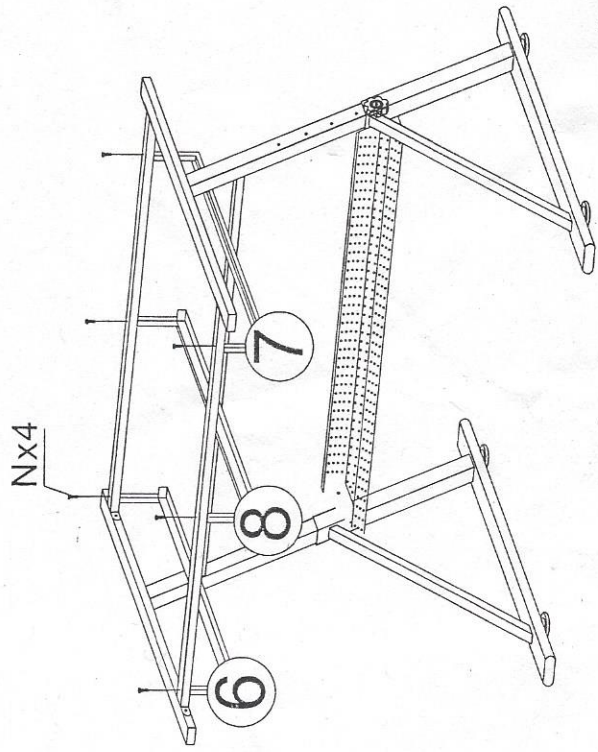

SOHO

URBAN ARTIST
PART AND DESIGN TABLE SET

Ax2	Bx12	Cx1	Dx6	Ex2	Fx2	Gx2	Hx7
5x14mm	6x12mm		6x32mm	6x8mm	4x12mm	6x45mm	
Qx2	Jx4	Kx4	Lx1	Mx1	Nx6	Ox3	Px4
	6x22mm				6x35mm	6x25mm	6x25mm
	Rx4	Sx4	Tx4	Ux2	Vx1	Wx1	