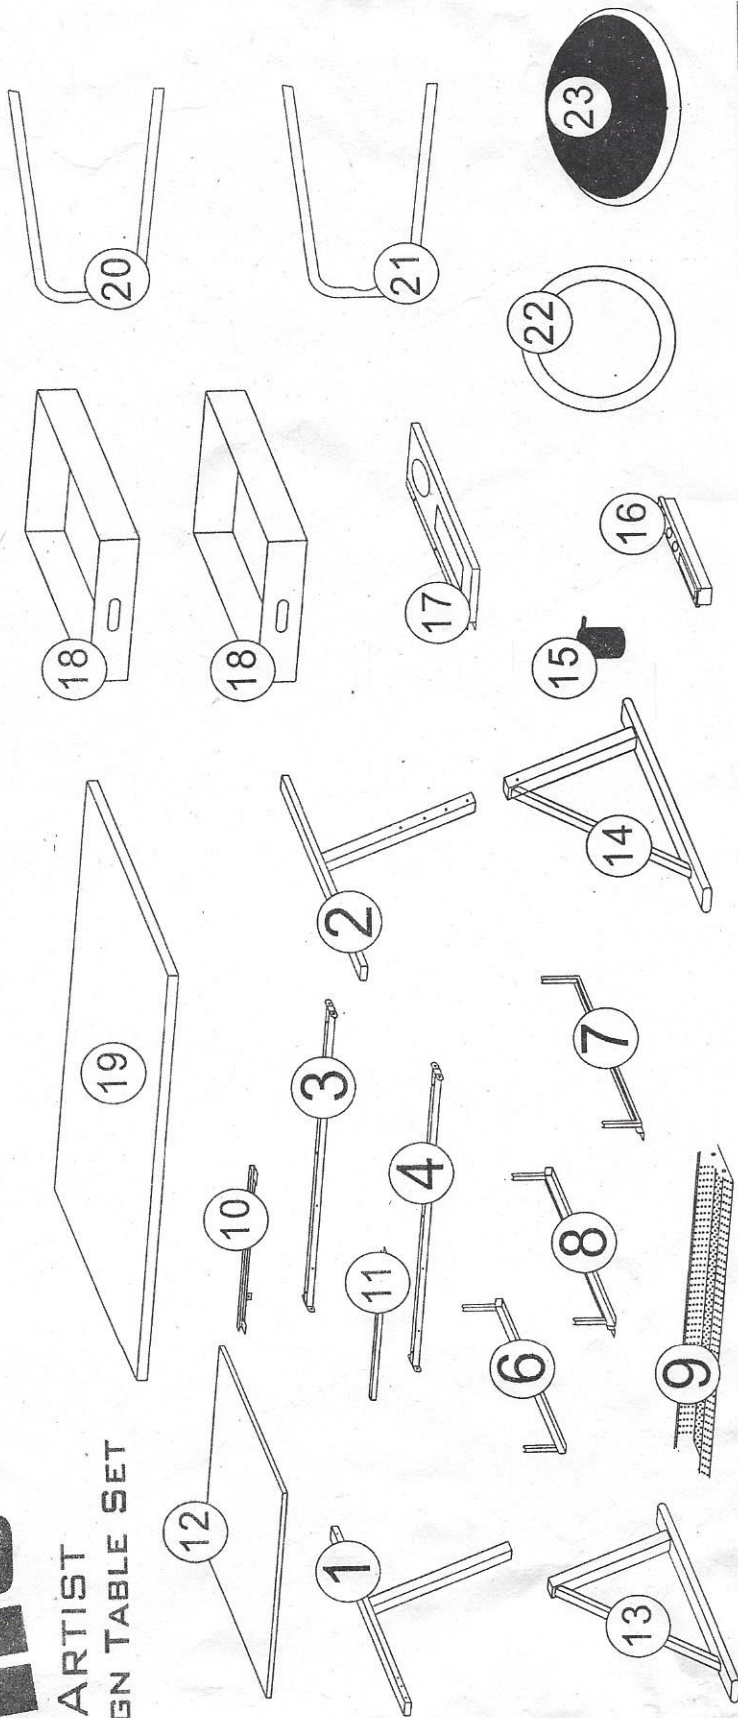

SOHO

URBAN ARTIST
PART AND DESIGN TABLE SET

Ax2	Bx12	Cx1	Dx6	Ex2	Fx2	Gx2	Hx7
5x14mm	6x12mm		6x32mm	6x8mm	4x12mm	6x45mm	
Qx2	Jx4	Kx4	Lx1	Mx1	Nx6	Ox3	Px4
	6x22mm				6x35mm	6x25mm	6x25mm
	Rx4	Sx4	Tx4	Ux2	Vx1	Wx1	

SOHO
 URBAN ARTIST
 ART AND DESIGN TABLE SET

SOHO

URBAN ARTIST
ART AND DESIGN TABLE SET

11

12

13

SOHO

URBAN ARTIST
ART AND DESIGN TABLE SET