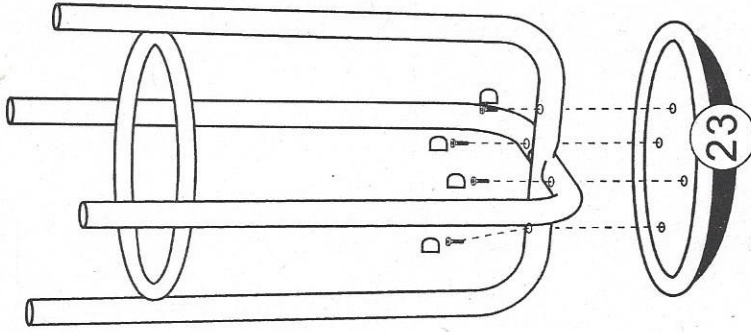

SOHO

URBAN ARTIST
PART AND DESIGN TABLE SET

Ax2	Bx12	Cx1	Dx6	Ex2	Fx2	Gx2	Hx7
5x14mm	6x12mm		6x32mm	6x8mm	4x12mm	6x45mm	
Qx2	Jx4	Kx4	Lx1	Mx1	Nx6	Ox3	Px4
	6x22mm				6x35mm	6x25mm	6x25mm
	Rx4	Sx4	Tx4	Ux2	Vx1	Wx1	

SOHO
 URBAN ARTIST
 ART AND DESIGN TABLE SET

SOHO

URBAN ARTIST
ART AND DESIGN TABLE SET

11

12

13

SOHO

URBAN ARTIST
ART AND DESIGN TABLE SET