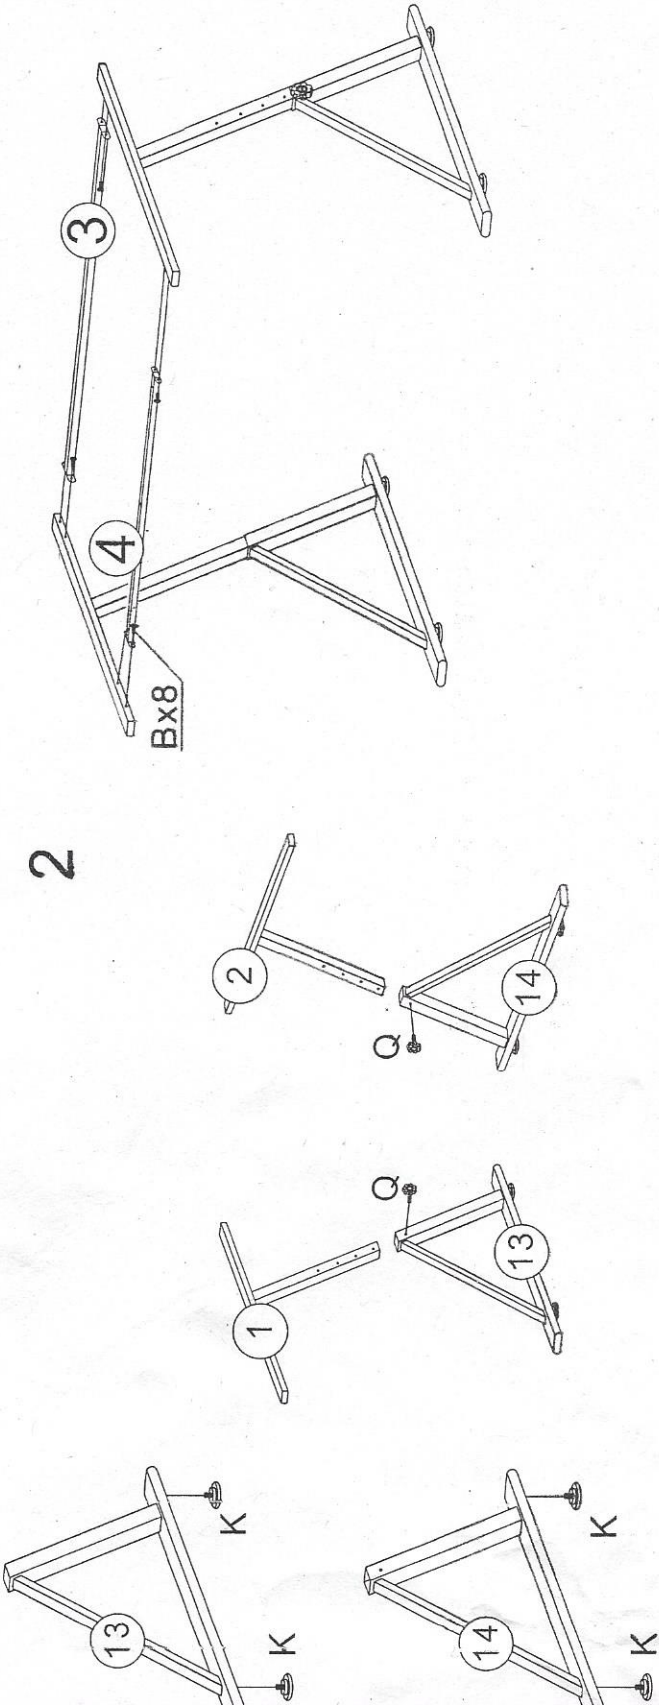

SOHO

URBAN ARTIST
PART AND DESIGN TABLE SET

Ax2	Bx12	Cx1	Dx6	Ex2	Fx2	Gx2	Hx7
5x14mm	6x12mm		6x32mm	6x8mm	4x12mm	6x45mm	
Qx2	Jx4	Kx4	Lx1	Mx1	Nx6	Ox3	Px4
	6x22mm				6x35mm	6x25mm	6x25mm
	Rx4	Sx4	Tx4	Ux2	Vx1	Wx1	

SOHO
 URBAN ARTIST
 ART AND DESIGN TABLE SET

SOHO

URBAN ARTIST
ART AND DESIGN TABLE SET

11

12

13

SOHO

URBAN ARTIST
ART AND DESIGN TABLE SET