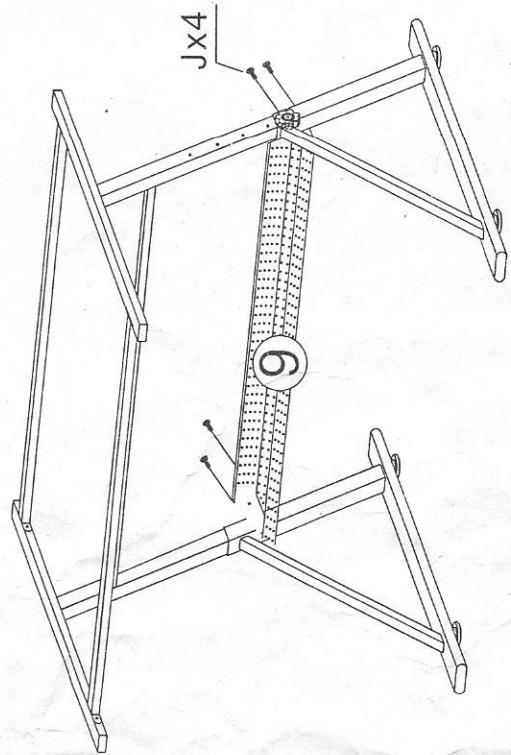

SOHO

URBAN ARTIST
PART AND DESIGN TABLE SET

Ax2	Bx12	Cx1	Dx6	Ex2	Fx2	Gx2	Hx7
5x14mm	6x12mm		6x32mm	6x8mm	4x12mm	6x45mm	
Qx2	Jx4	Kx4	Lx1	Mx1	Nx6	Ox3	Px4
	6x22mm				6x35mm	6x25mm	6x25mm
	Rx4	Sx4	Tx4	Ux2	Vx1	Wx1	